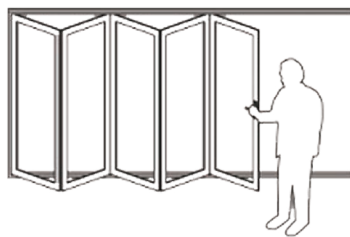

## PRODUCT CONFIGURATIONS

**BI-FOLD PANELS**

**SLIDER UNIT**

**FIXED UNIT**

**FRENCH UNIT**

**HINGE UNIT**

[www.trelidor.co.za](http://www.trelidor.co.za)

Trelidor and The Ultimate Crime Barrier are registered trademarks of Trellicor (Pty) Limited. As a conscientious consumer, please remember that given enough time and the right tools, all security barriers can be breached, no matter how well they're constructed. As a responsible manufacturer, however, we endeavour to design, engineer, test and install all our products to give our customers the best possible security barriers the technology at the time allows. Trelidor security barriers are only available through authorised Trelidor franchises. Our products are all custom measured, manufactured and fitted by Trelidor trained and certified technicians.