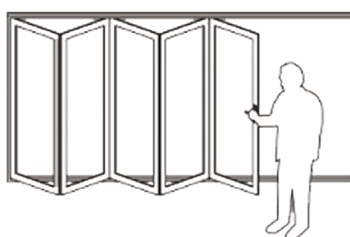

PRODUCT CONFIGURATIONS

BI-FOLD PANELS