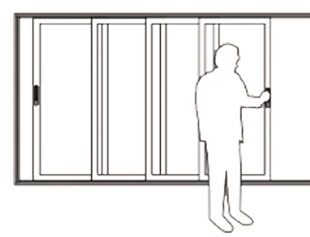

SLIDER UNIT