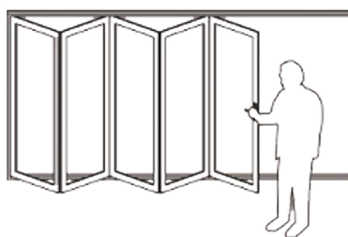

PRODUCT CONFIGURATIONS

BI-FOLD PANELS