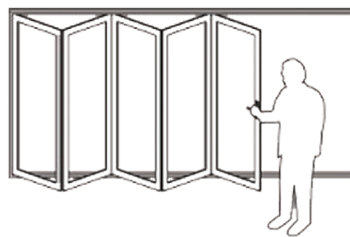

BI-FOLD PANELS