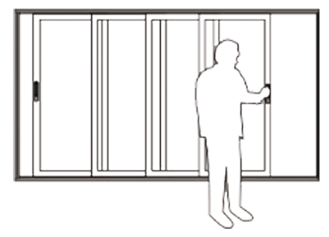

SLIDER UNIT