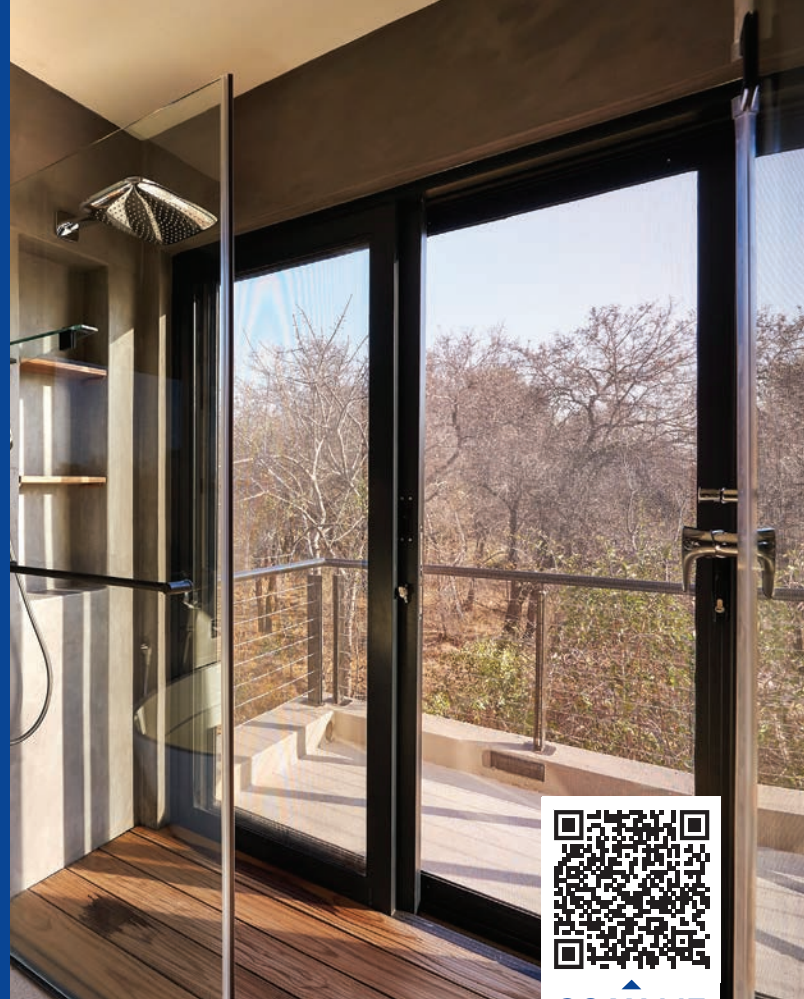

SECURITY SCREENS

CLEAR GUARD

STRONG. STYLISH. SECURE.

Strong clear security screens
for doors and windows.

TRELLIDOR
THE ULTIMATE CRIME BARRIER

Clear Guard offers neat, reinforced see-through protection for homes and businesses. Made from a high tensile, coated and woven stainless steel mesh panel and full aluminium frame, these elegant barriers combine superior security with unobstructed views.

FEATURES & BENEFITS

- Designed to suit the configuration of the door or window for easy access to handles and locks.
- Fully framed to ensure strength integrity and resistance under attack.
- Made from woven stainless steel mesh screen; tested internationally for strength under attack to conform to Trellidor strength standards.
- The mesh screen blocks out up to 60% of the sun's UV rays to help control internal temperatures, improve energy efficiency, reduce glare, and shield furniture from damage.
- Allows air to flow freely into the premises but blocks out high winds up to 50%.
- Mesh screen blocks out everything from insects, snakes and baboons to larger unwanted intruders.
- Easy to clean and maintain.
- Provides protection without detracting from the views or aesthetics of the premises.
- Manufactured at our LPCB ISO audited factory.
- Corrosion and UV resistant powder coated components with high quality finish and long lifespan.
- Suitable for both coastal and inland conditions.