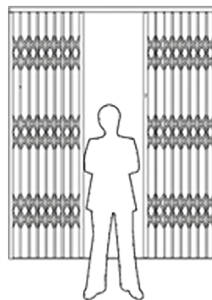

PRODUCT CONFIGURATIONS

DOUBLE
RETRACTABLE