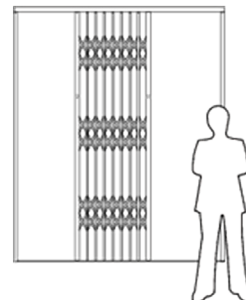

DOUBLE FLEXI
RETRACTABLE